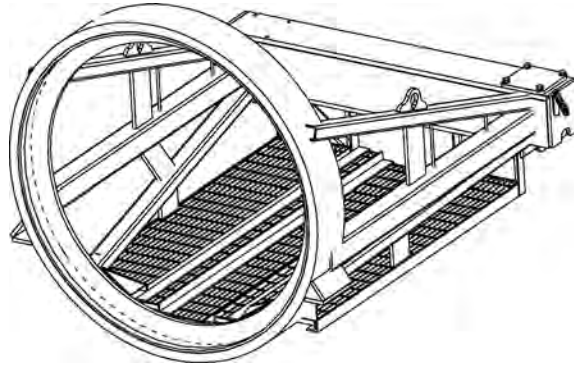

YOKES

Model	Width	Length	Height
360	72.75" (1,848 mm)	91.5" (2,324 mm)	44" (1,118 mm)
420	72.75" (1,848 mm)	93.5" (2,375 mm)	51" (1,295 mm)
480	72.75" (1,848 mm)	93.5" (2,375 mm)	58" (1,473 mm)
540	72.75" (1,848 mm)	93.5" (2,375 mm)	65" (1,651 mm)
540 Ext	72.75" (1,848 mm)	123.5" (3,137 mm)	65" (1,651 mm)
600	77.5" (1,969 mm)	93.75" (2,381 mm)	72.5" (1,829 mm)
600 Ext	77.5" (1,969 mm)	123.75" (3,137 mm)	72" (1,829 mm)
660	79" (2,007 mm)	93.75" (2,381 mm)	79" (2,007 mm)
720	86" (2,184 mm)	93.75" (2,381 mm)	86" (2,184 mm)
720 Ext	86" (2,184 mm)	123.75" (3,137 mm)	86" (2,184 mm)
780	93" (2,362 mm)	123.75" (3,137 mm)	93" (2,362 mm)